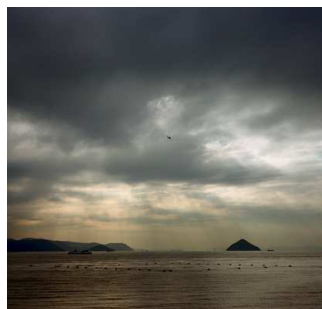

5) The Chopper
124,5 x 125 cm

6) Onomichi Sunset
447 x 178 cm

7) The Sea near Naoshima
447 x 178 cm

8) The House on the Corner
144 x 125 cm

9) Tribute to Audrey
134,9 x 125 cm

10) On the Battleship
134,7 x 178 cm